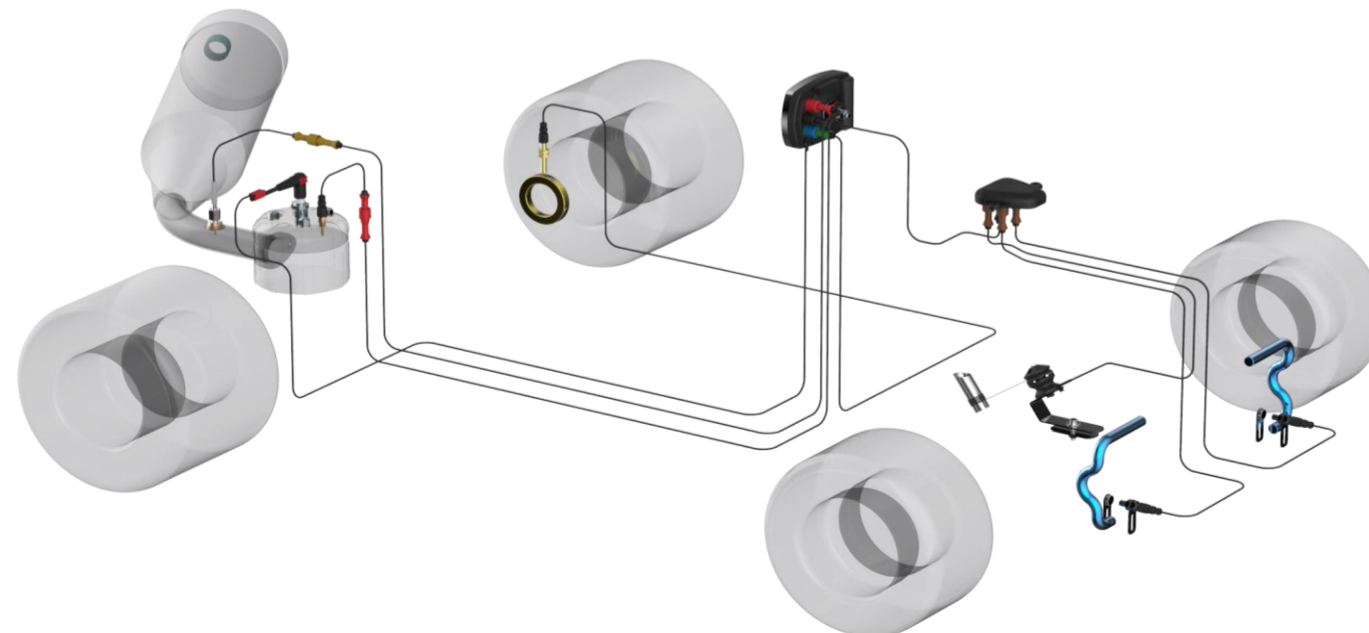

MOVE Sensors for Extra Box

A2401	-----	Steering Wheel Position Sensor for BOX12 & BOX4Move - 80cm	119.83 €	145.00 €
A2405	-----	Brake or Accelerator Pedal Position Sensor for BOX12 & BOX4Move - 120cm	95.04 €	115.00 €