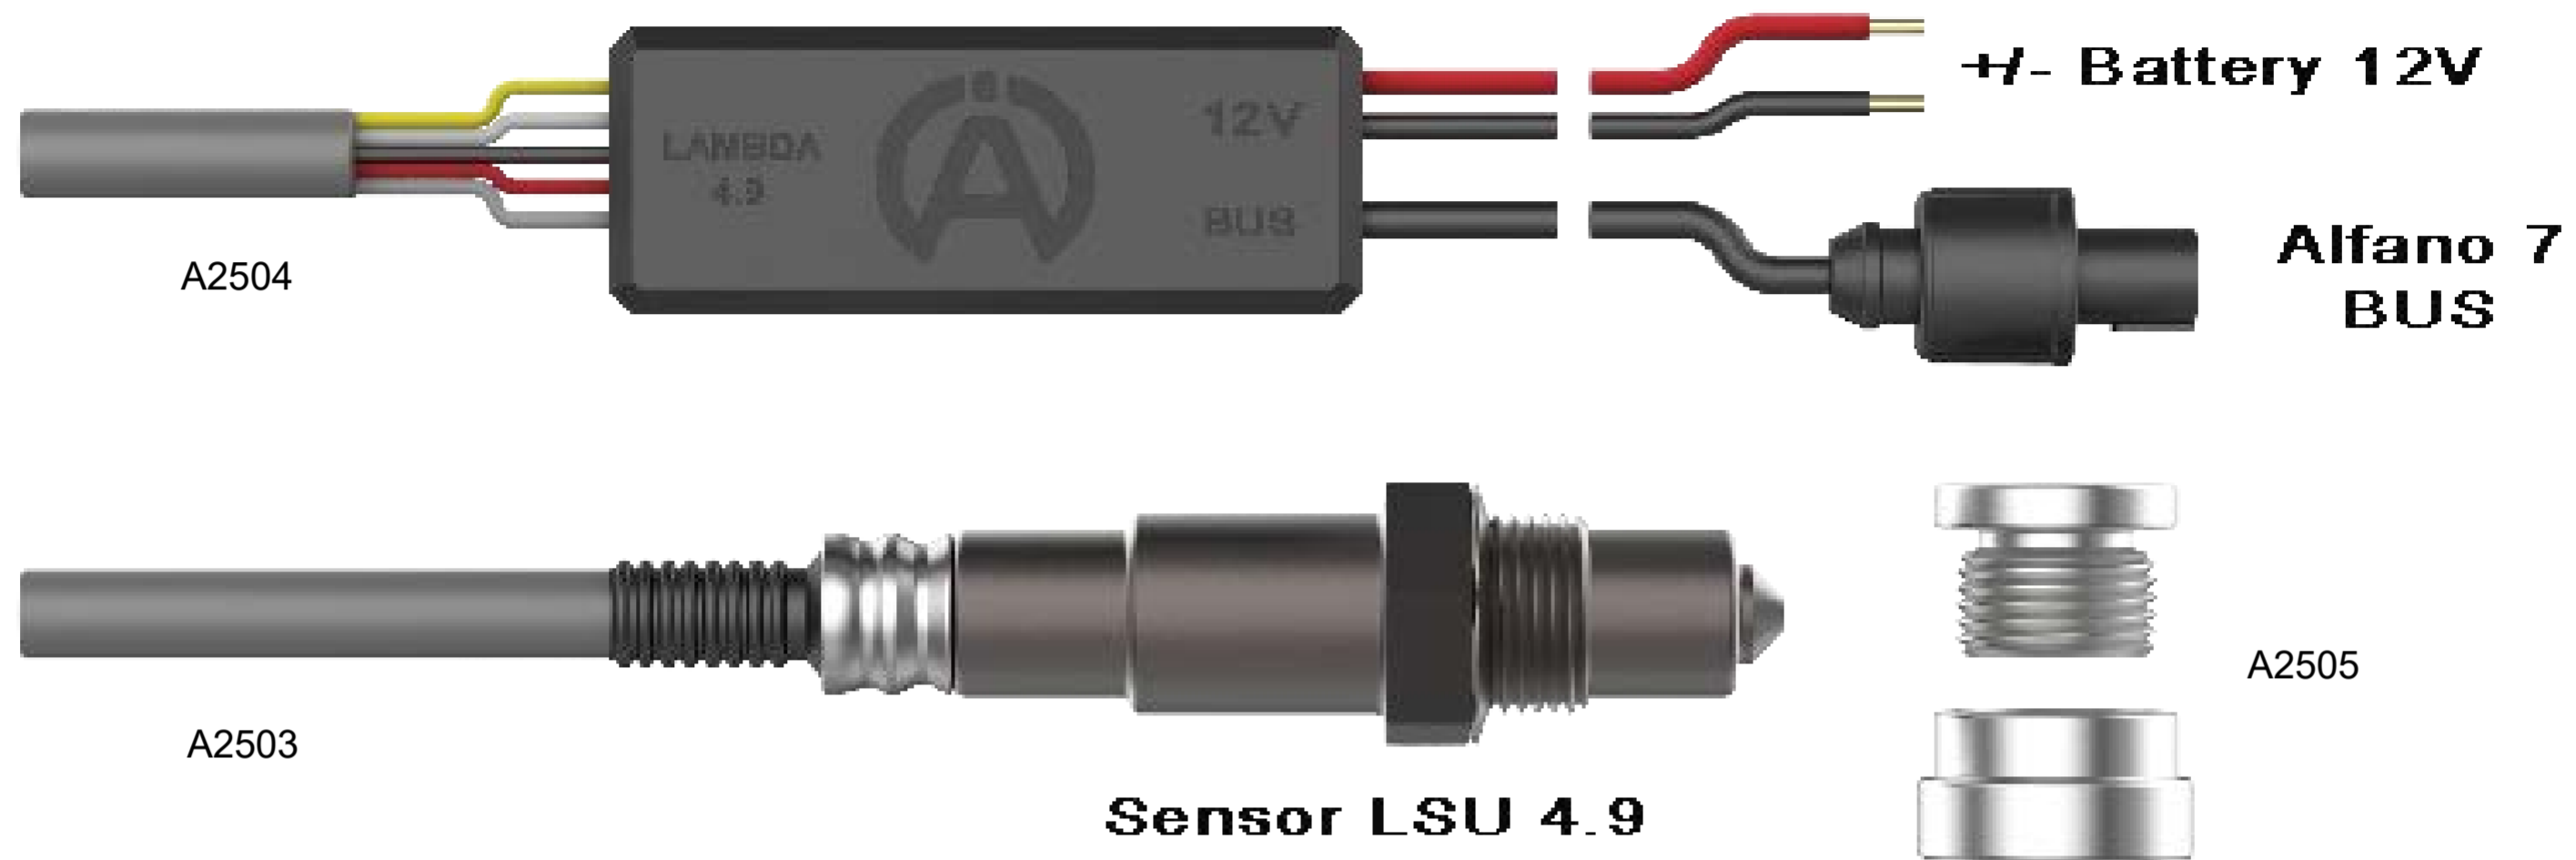

LAMBDA

A2501	-----	Lambda probe NGK 40cm old generation for PRO3evo, ALFANO6. Need GPS4 / GPS4I / Box12. Extension cord to use (A3401)	136.36 €	165.00 €
A2502-Pack	A2503 + A2504 + A2505	Wide Band Lambda Sensor LSU 4.9 + Controller Lambda Sensor LSU 4.9 - Direct Connection ALFANO7 or BOX12 connected to the ALFANO7 + Ring/Nut to install Lambda Sensor	266.94 €	323.00 €
A2503	-----	Wide Band Lambda Sensor LSU 4.9 to be used with Controller (A2504)	81.82 €	99.00 €
A2504	-----	Controller for Wide Band Lambda Sensor LSU 4.9 (A2503) - Direct Connection ALFANO7 or BOX12 connected to the ALFANO7	180.99 €	219.00 €
A2505	-----	Ring/Nut to install Lambda Sensor	4.13 €	5.00 €