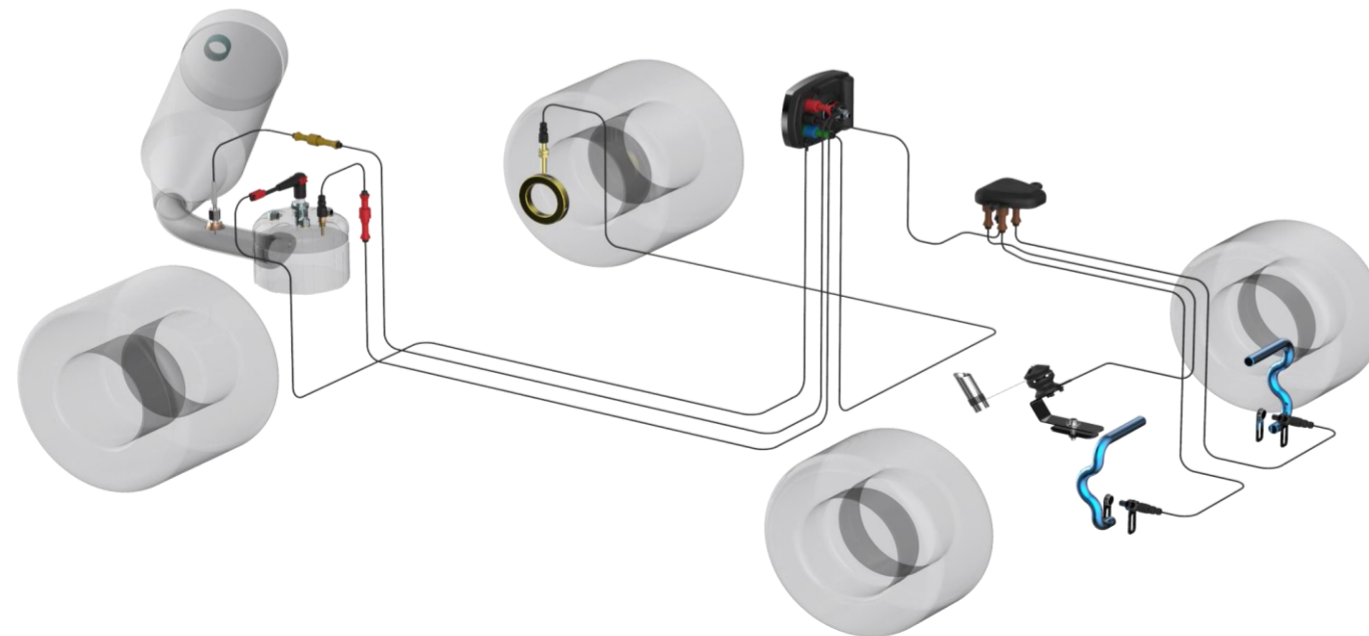

MOVE Sensors for Extra Box

A2401	-----	Steering Wheel Position Sensor for BOX12 & BOX4Move - 80cm	119.83 €	145.00 €
A2405	-----	Brake or Accelerator Pedal Position Sensor for BOX12 & BOX4Move - 120cm	95.04 €	115.00 €