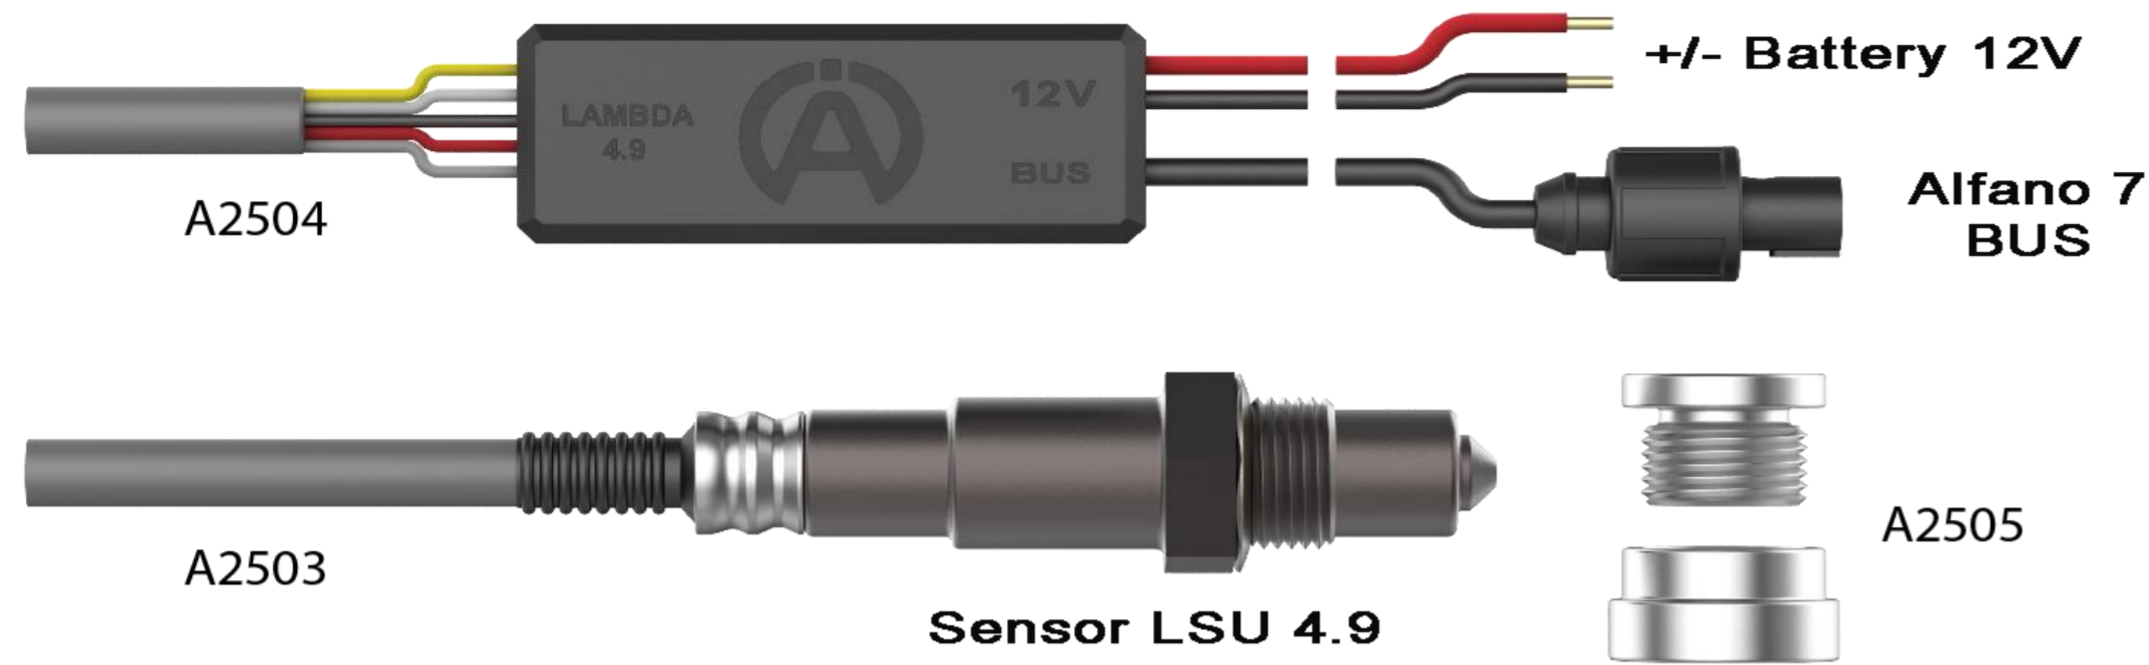

LAMBDA

A2502-Pack

A2503 + A2504 + A2505

Wide Band Lambda Sensor LSU 4.9 + Controller Lambda Sensor LSU 4.9 - Direct Connection ALFANO7 or BOX12 connected to the ALFANO7 + Ring/Nut to install Lambda Sensor

266.94 €

323.00 €

A2503

Wide Band Lambda Sensor LSU 4.9 to be used with Controller (A2504)

81.82 €

99.00 €

A2504

Controller for Wide Band Lambda Sensor LSU 4.9 (A2503) - Direct Connection ALFANO7 or BOX12 connected to the ALFANO7

180.99 €

219.00 €

A2505

Ring/Nut to install Lambda Sensor

4.13 €

5.00 €

A2501

Lambda probe NGK 40cm old generation for PRO3evo, ALFANO6. Need GPS4 / GPS4I / Box12. Extension cord to use (A3401)

136.36 €

165.00 €